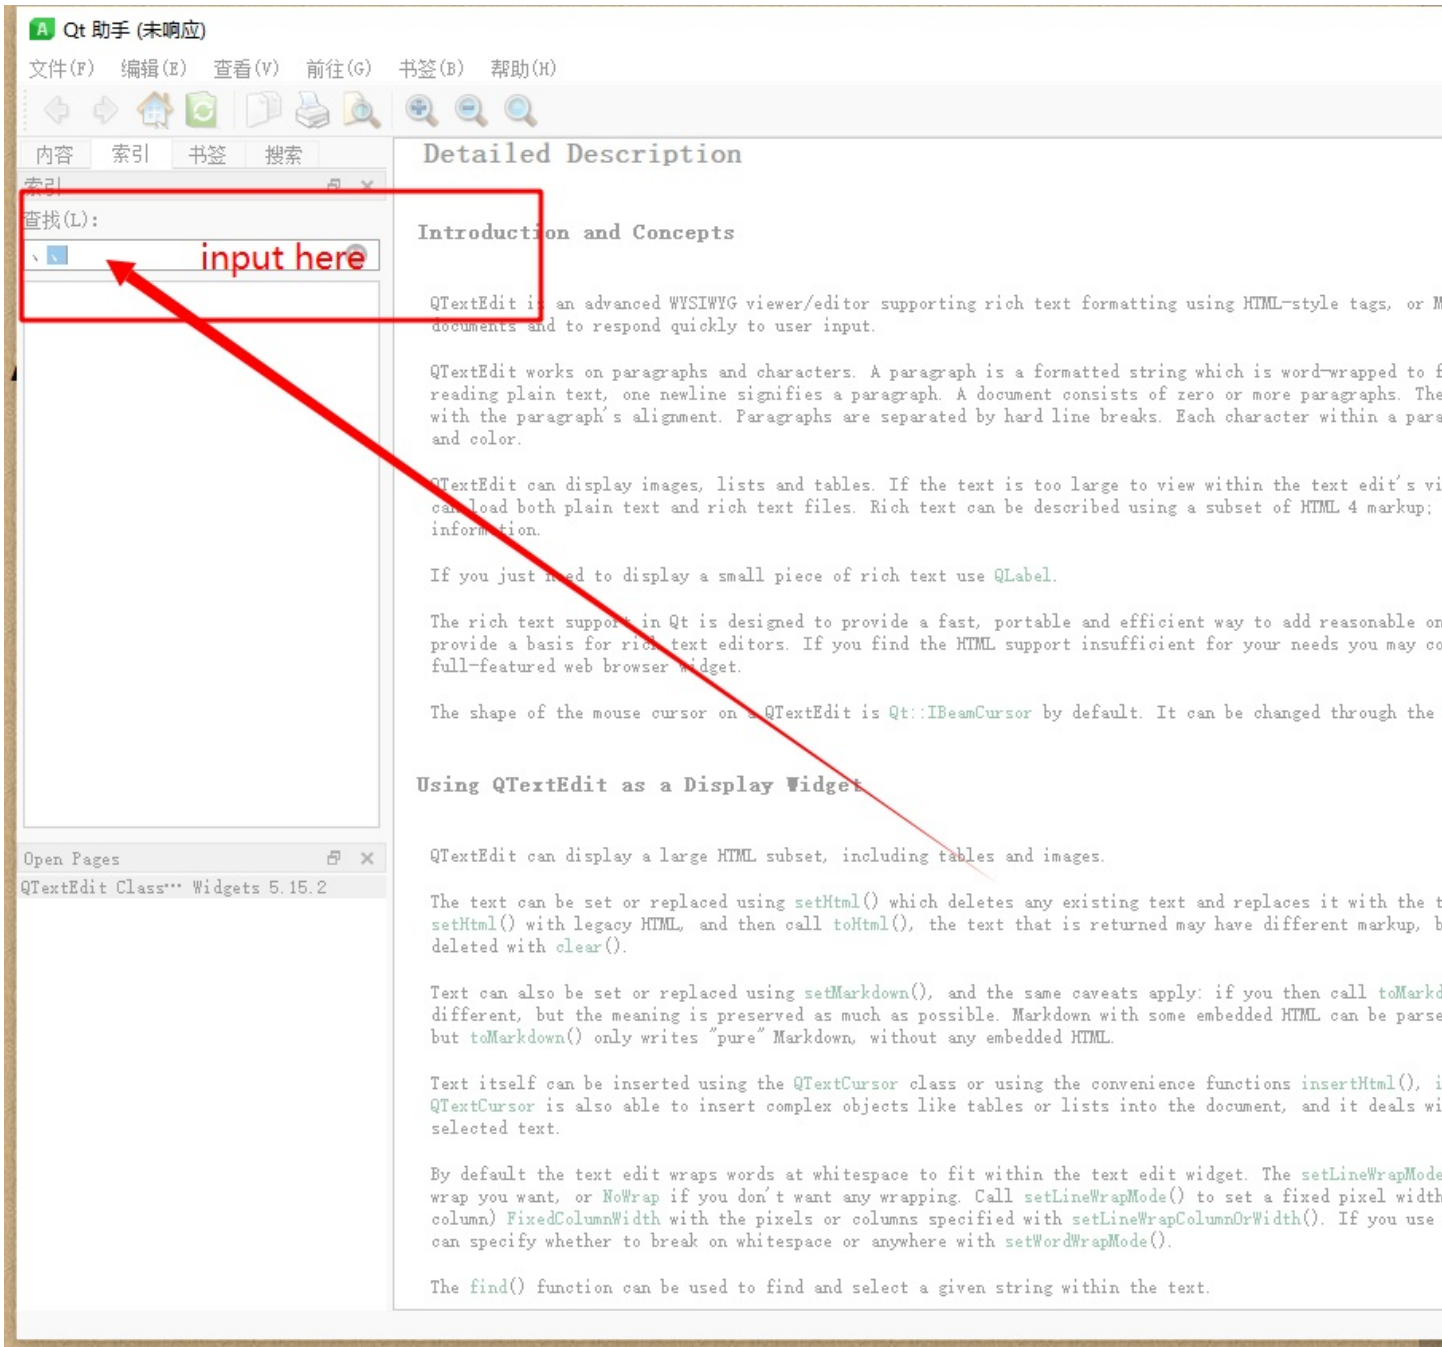

计算机名: MM-202204152109 [更改设置](#)
计算机全名: MM-202204152109
计算机描述:
工作组: WorkGroup

Windows 激活

Windows 已激活 [阅读 Microsoft 软件许可条款](#)
产品 ID: 00331-10000-00001-AA642 [更改产品密钥](#)

On the input interface of the QT assistant, as shown below.

Use Microsoft Input Method while typing in Chinese.

Press the "win" and "/" keys multiple times simultaneously. As shown in the above picture.

You will see that the entire program is stuck.