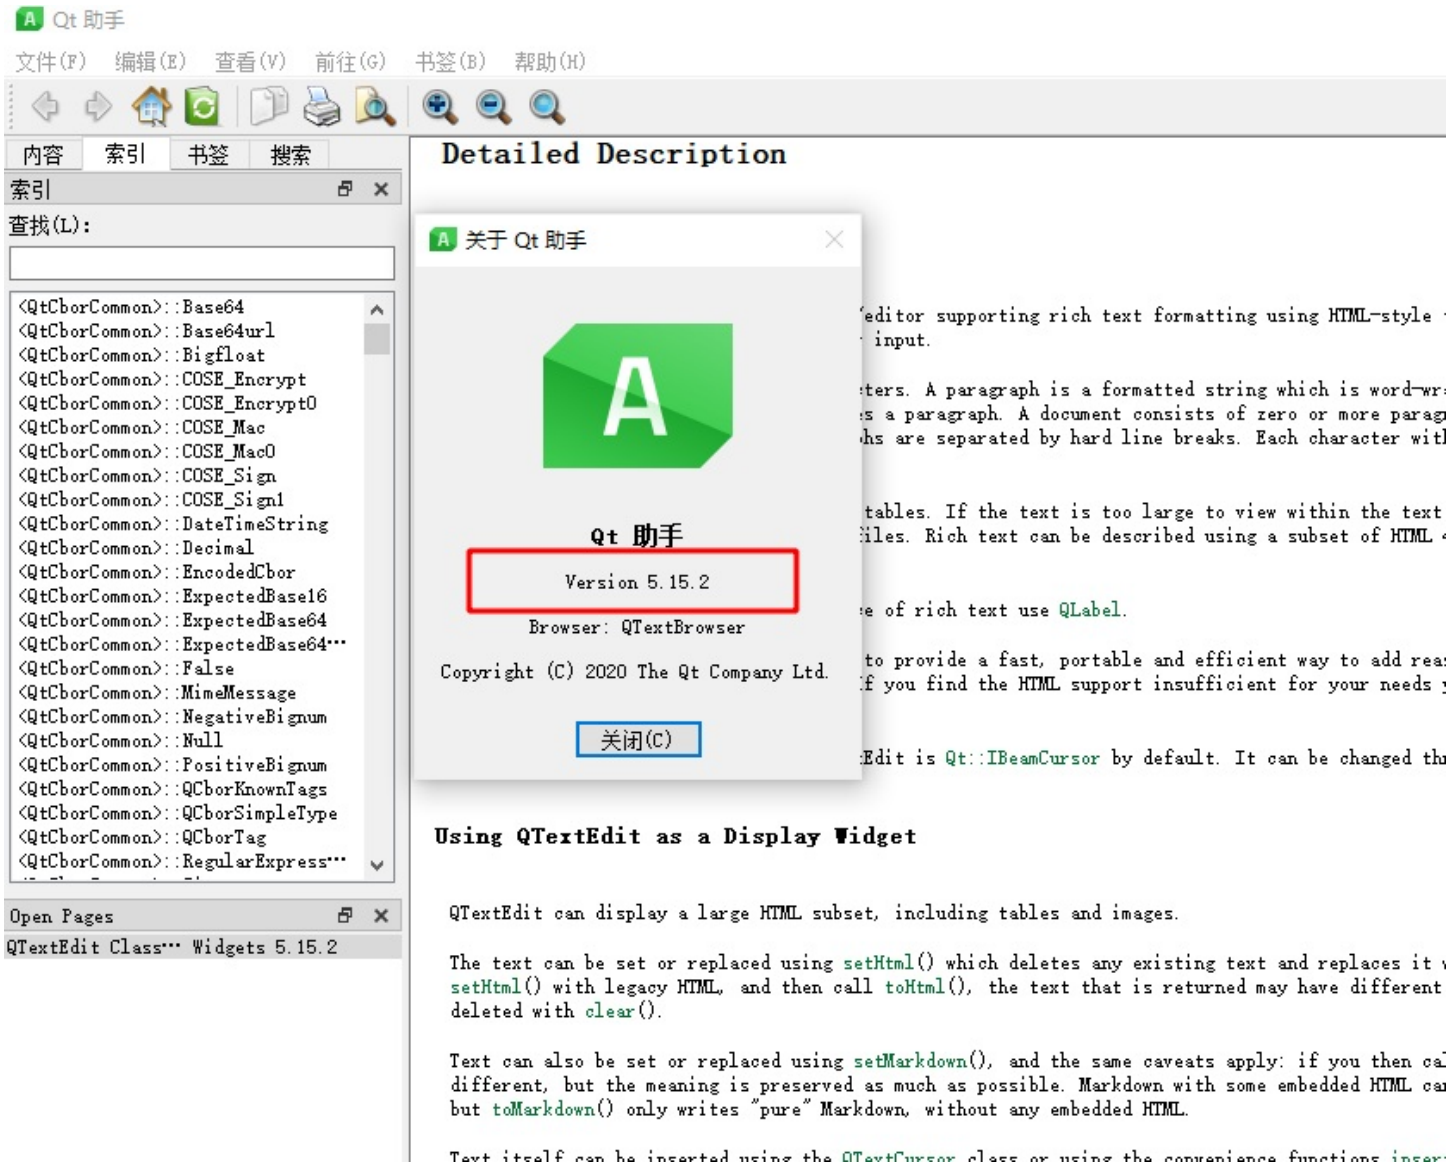

计算机名: MM-202204152109 [更改设置](#)
计算机全名: MM-202204152109
计算机描述:
工作组: WorkGroup

Windows 激活

Windows 已激活 [阅读 Microsoft 软件许可条款](#)
产品 ID: 00331-10000-00001-AA642 [更改产品密钥](#)

On the input interface of the QT assistant, as shown below.

Use Microsoft Input Method while typing in Chinese.

Press the "win" and "/" keys multiple times simultaneously. As shown in the above picture.

You will see that the entire program is stuck.